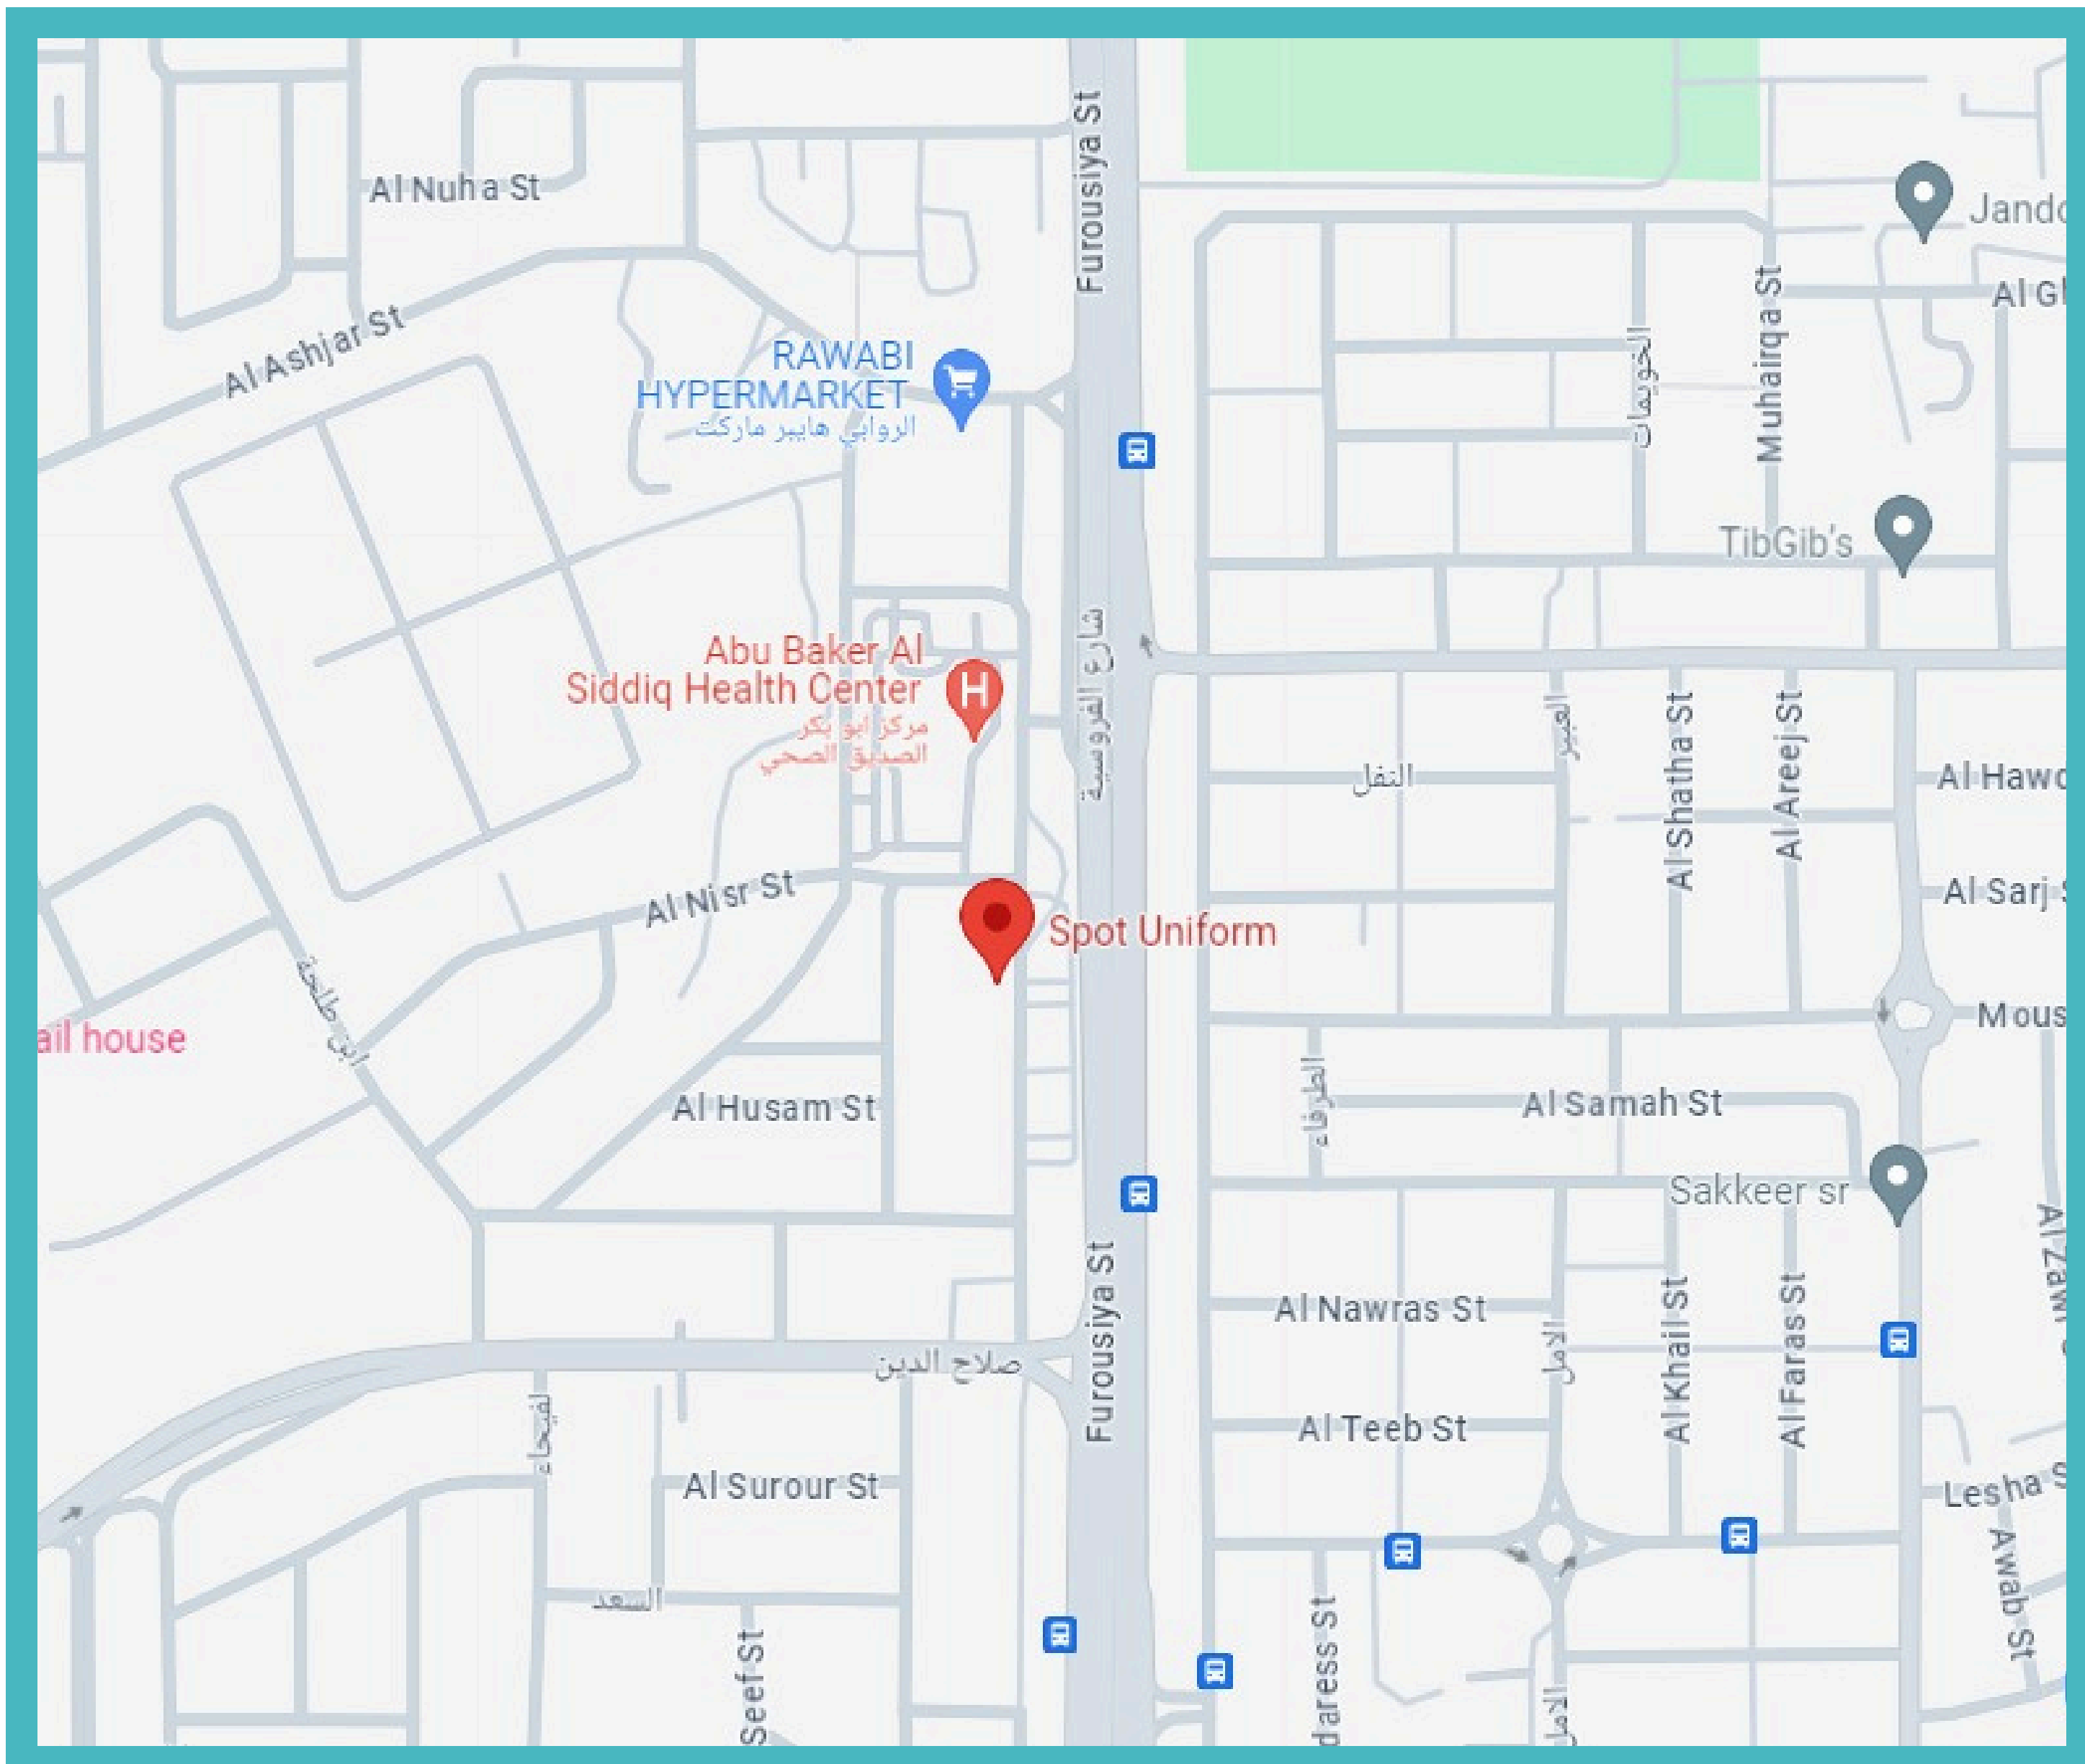

1

SIZING AT THE RETIAL STORE
Our Main Uniform Shop is in
Building 434, Zone 55
Near Aspire Zone , Ar Rayyan

2

ORDER ONLINE VIA
www.spotuniform.odoo.com
Home Delivery & Store Pick up
Service Available

1

2

1

2